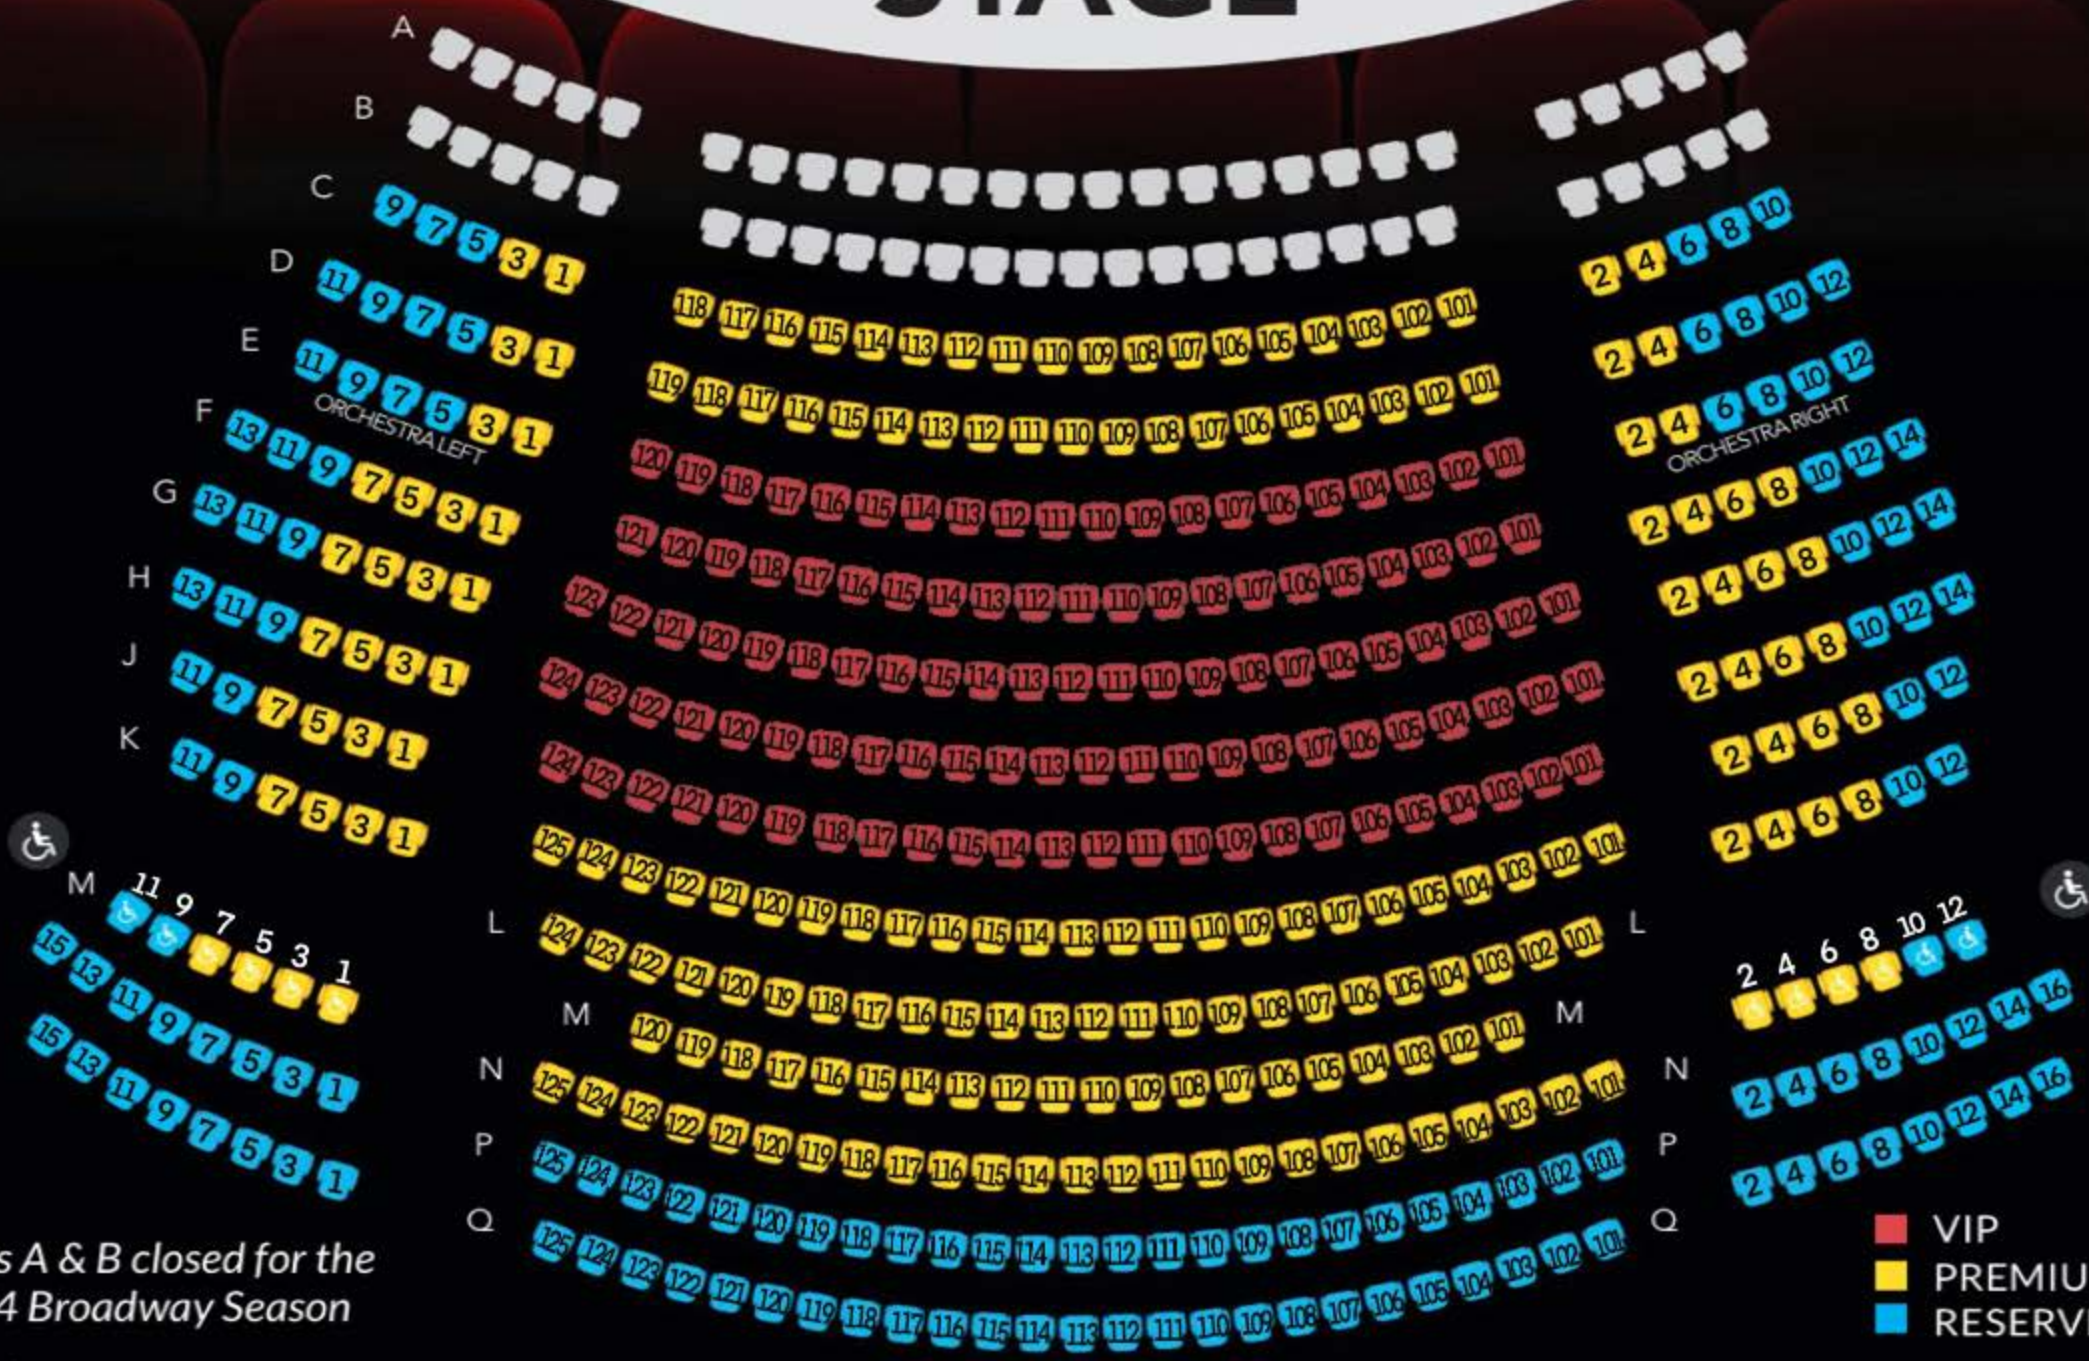

STAGE

Rows A & B closed for the 2024 Broadway Season

VIP
PREMIUM
RESERVED